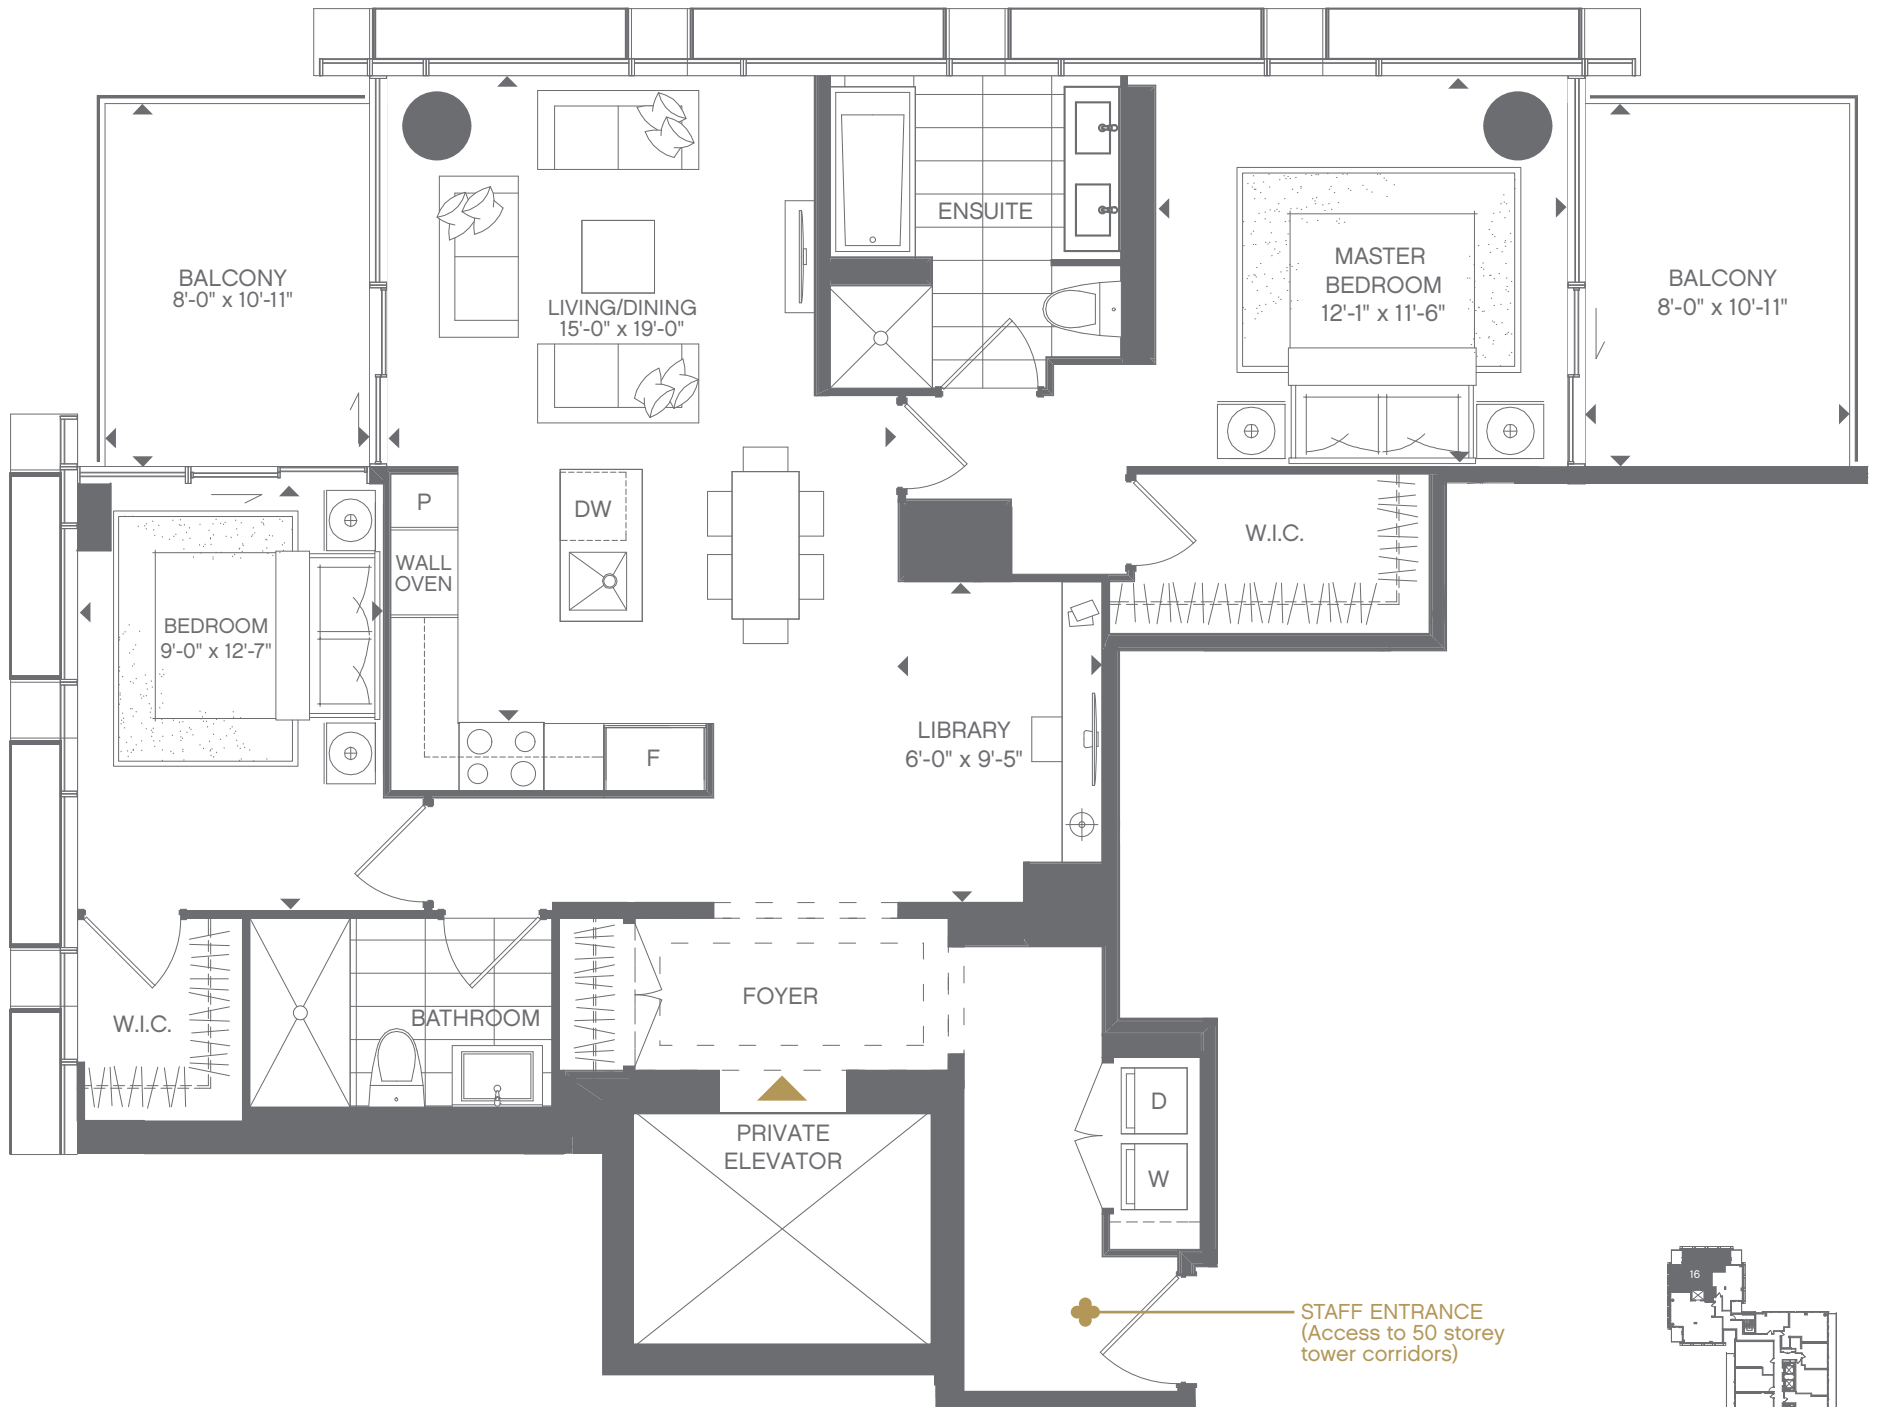

PRIVATE RESIDENCES  
**PLATINUM**  
 TWO BEDROOM + LIBRARY 1,241 SQ.FT.  
 SUITE 1,158 SQ.FT. + 83 SQ.FT. BALCONY

All dimensions are approximate and subject to normal construction variances. Dimensions may exceed the useable floor area. Sizes and specifications subject to change without notice. Furniture is displayed for illustration purposes only and does not necessarily reflect the electrical plan for the suite. Suites are sold unfurnished. E. & O. E.

FLOORS 7-17

PRIVATE RESIDENCES  
**GOLD**

TWO BEDROOM + LIBRARY 1,320 SQ.FT.

SUITE 1,154 SQ.FT. + 166 SQ.FT. BALCONY

All dimensions are approximate and subject to normal construction variances. Dimensions may exceed the useable floor area. Sizes and specifications subject to change without notice. Furniture is displayed for illustration purposes only and does not necessarily reflect the electrical plan for the suite. Suites are sold unfurnished. E. & O. E.

FLOORS 7-17