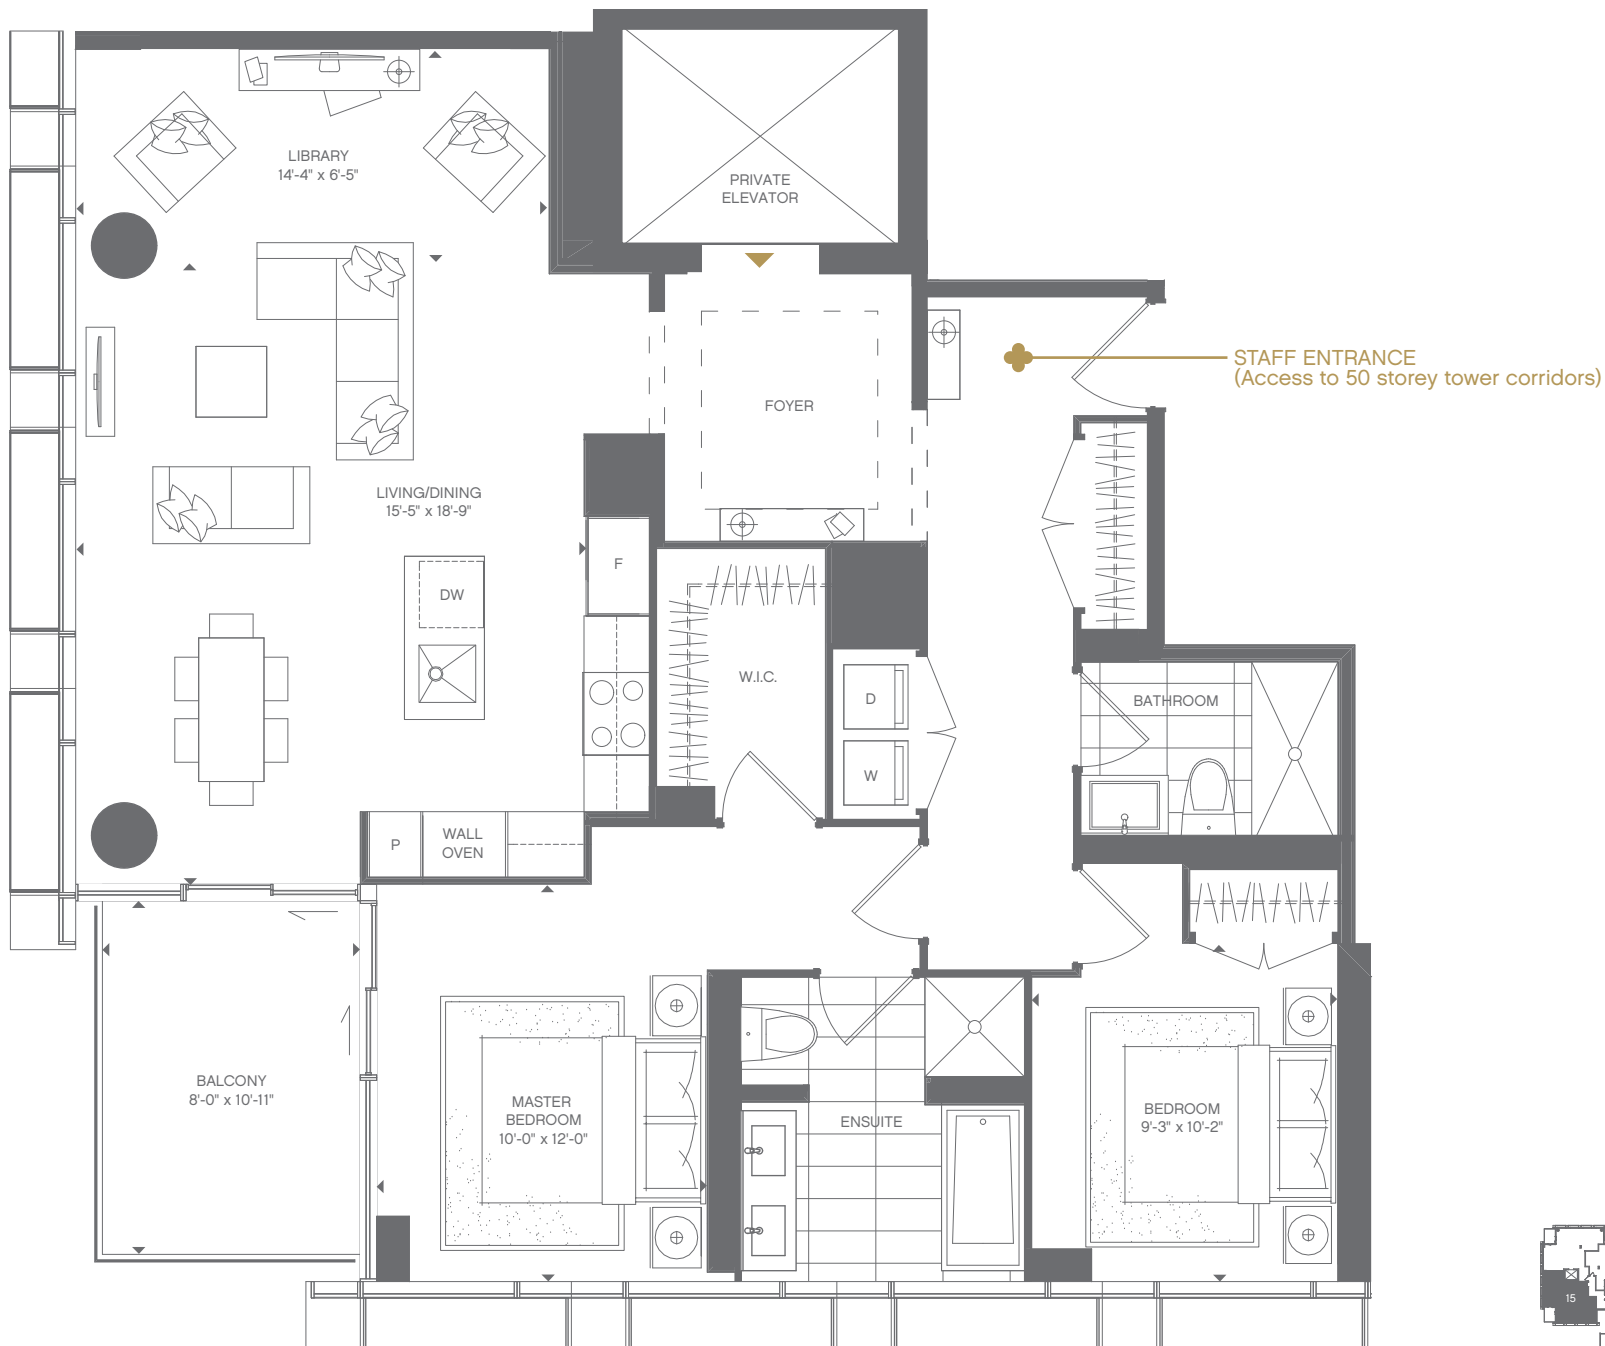

PRIVATE RESIDENCES  
**PLATINUM**  
 TWO BEDROOM + LIBRARY 1,241 SQ.FT.  
 SUITE 1,158 SQ.FT. + 83 SQ.FT. BALCONY

All dimensions are approximate and subject to normal construction variances. Dimensions may exceed the useable floor area. Sizes and specifications subject to change without notice. Furniture is displayed for illustration purposes only and does not necessarily reflect the electrical plan for the suite. Suites are sold unfurnished. E. & O. E.

FLOORS 7-17

PRIVATE RESIDENCES  
**GOLD**

TWO BEDROOM + LIBRARY 1,320 SQ.FT.

SUITE 1,154 SQ.FT. + 166 SQ.FT. BALCONY

All dimensions are approximate and subject to normal construction variances. Dimensions may exceed the useable floor area. Sizes and specifications subject to change without notice. Furniture is displayed for illustration purposes only and does not necessarily reflect the electrical plan for the suite. Suites are sold unfurnished. E. & O. E.

FLOORS 7-17