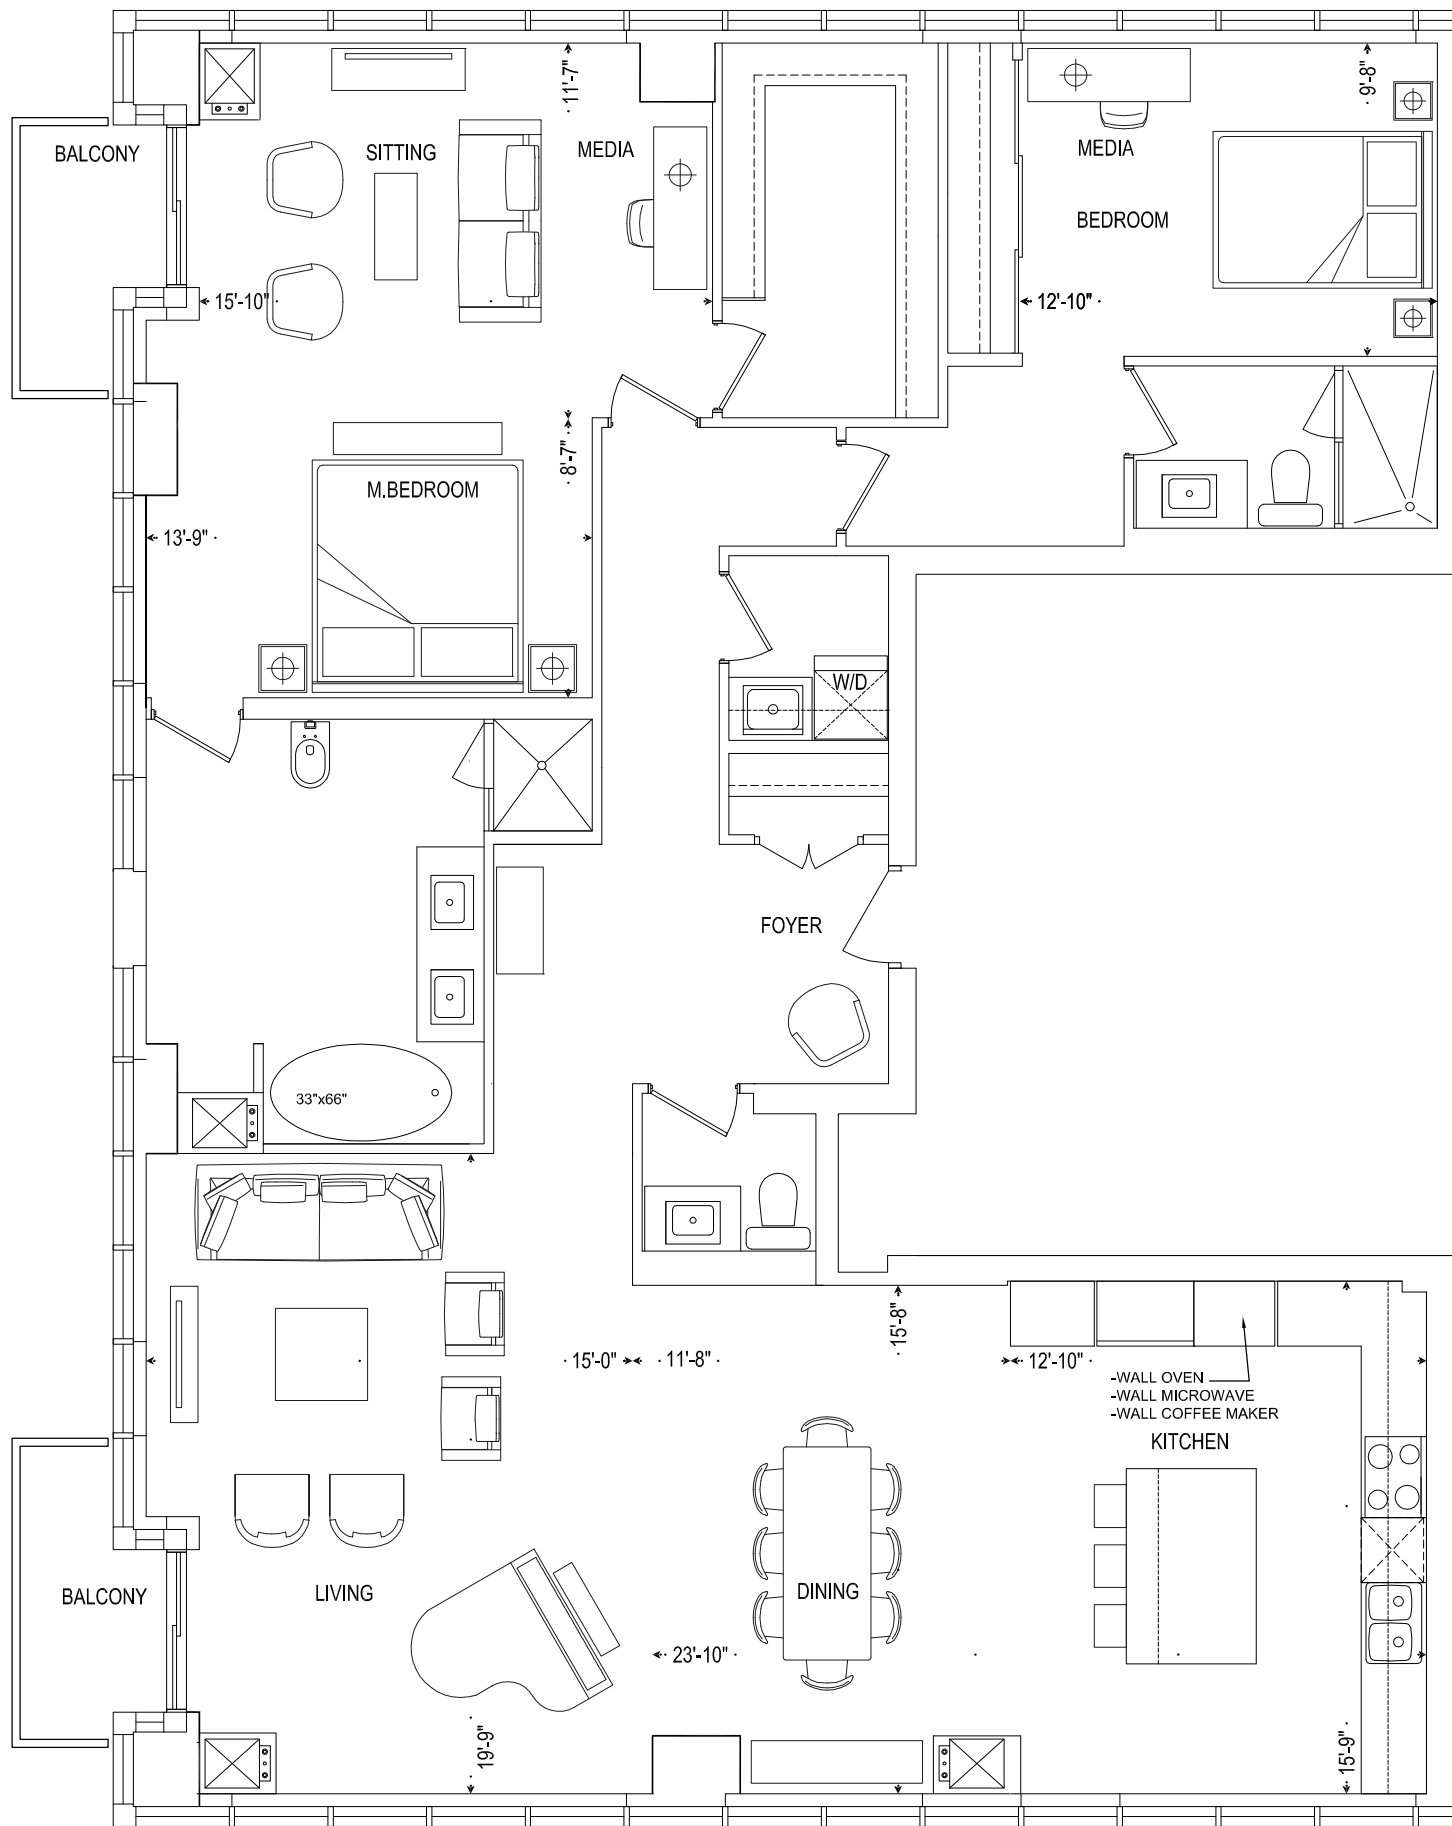

## 1884

TWO BEDROOM

INTERIOR	1884 SQ. FT.
BALCONY	70 SQ. FT.
<b>TOTAL</b>	<b>1954 SQ. FT.</b>

KEY PLAN