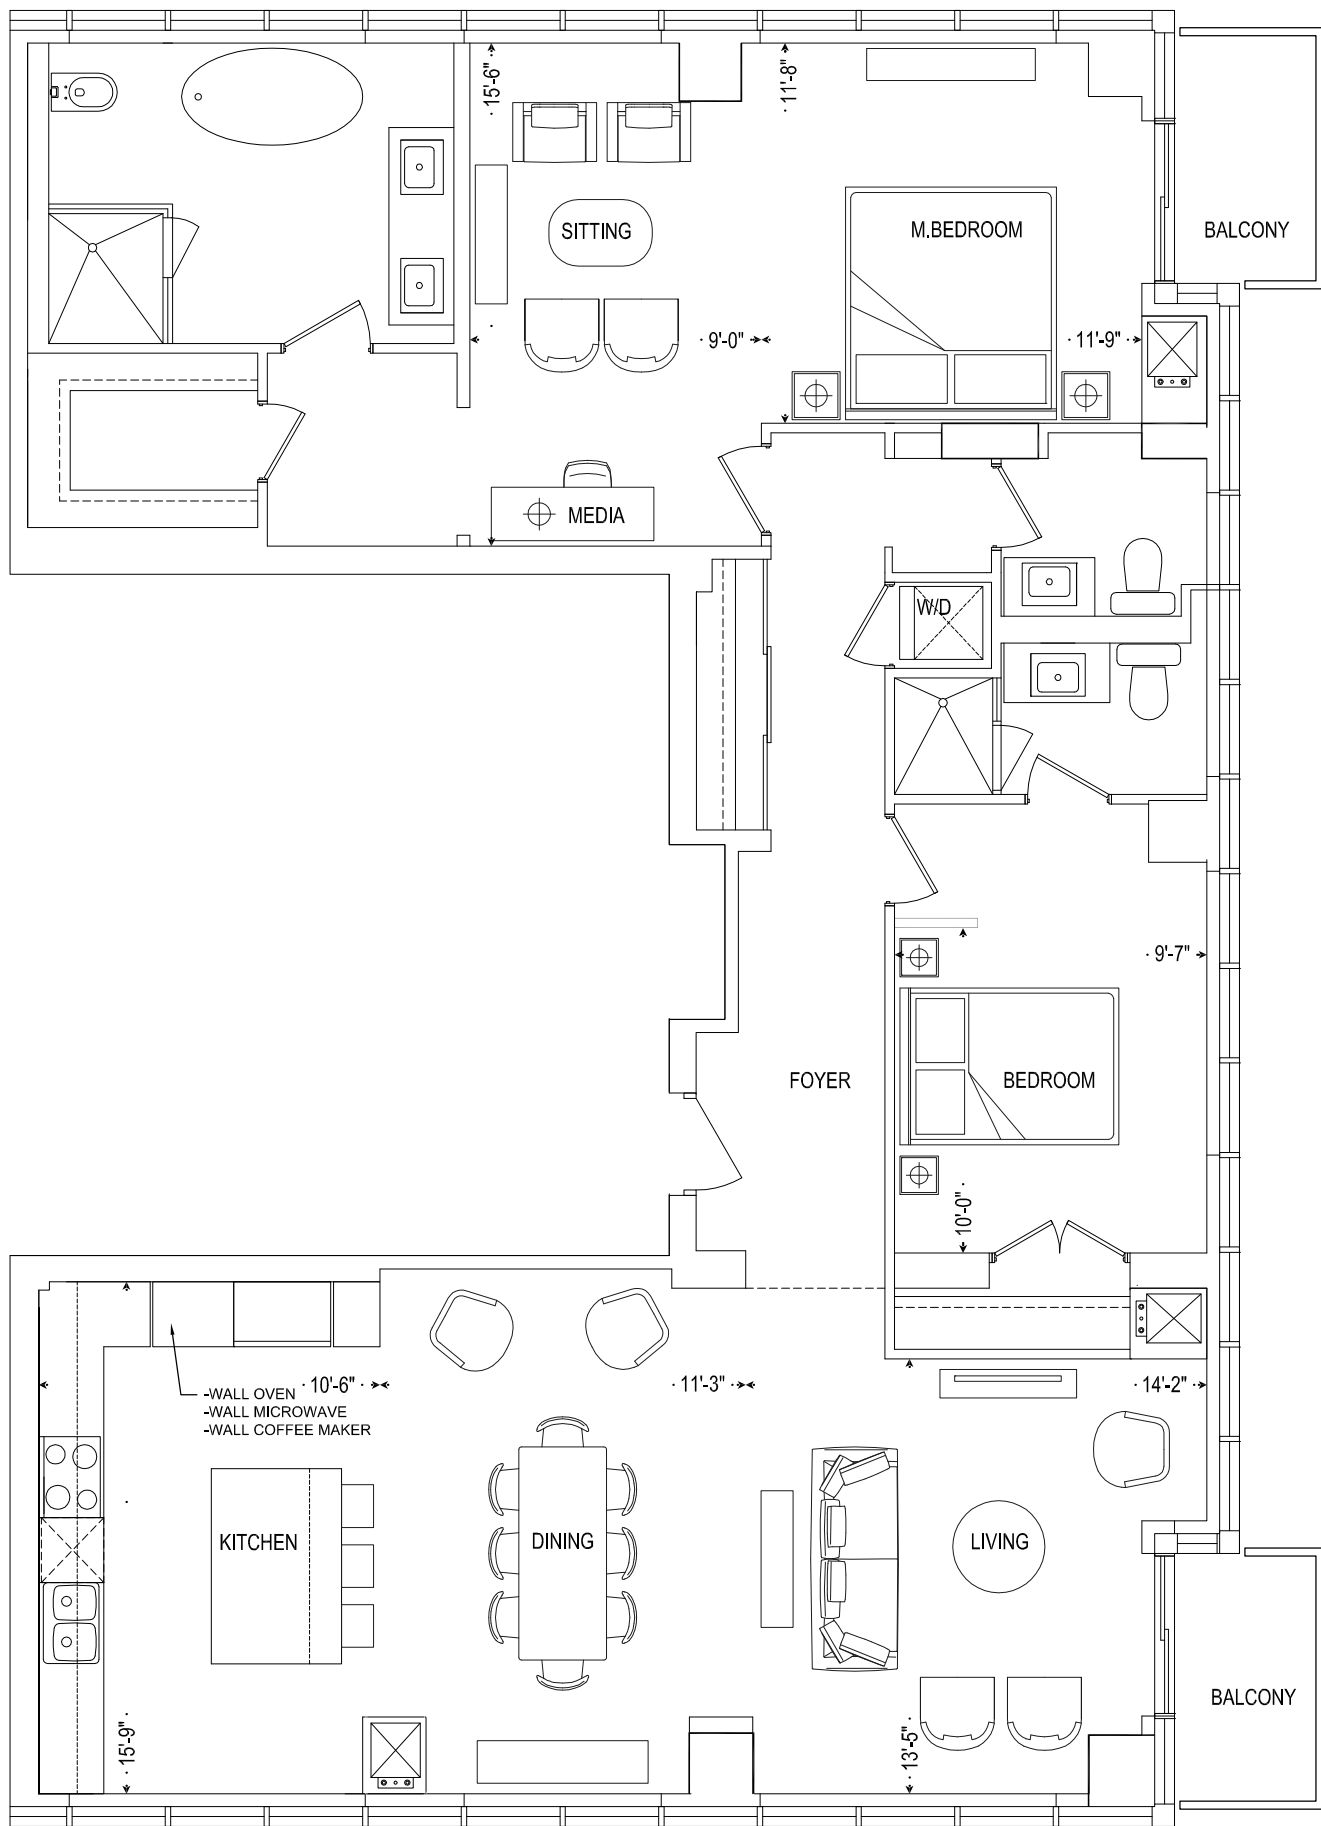

CRYSTALBLU

Condominiums at Bloor

1599

TWO BEDROOM

INTERIOR	1599 SQ. FT.
BALCONY	80 SQ. FT.
TOTAL	1679 SQ. FT.

KEY PLAN